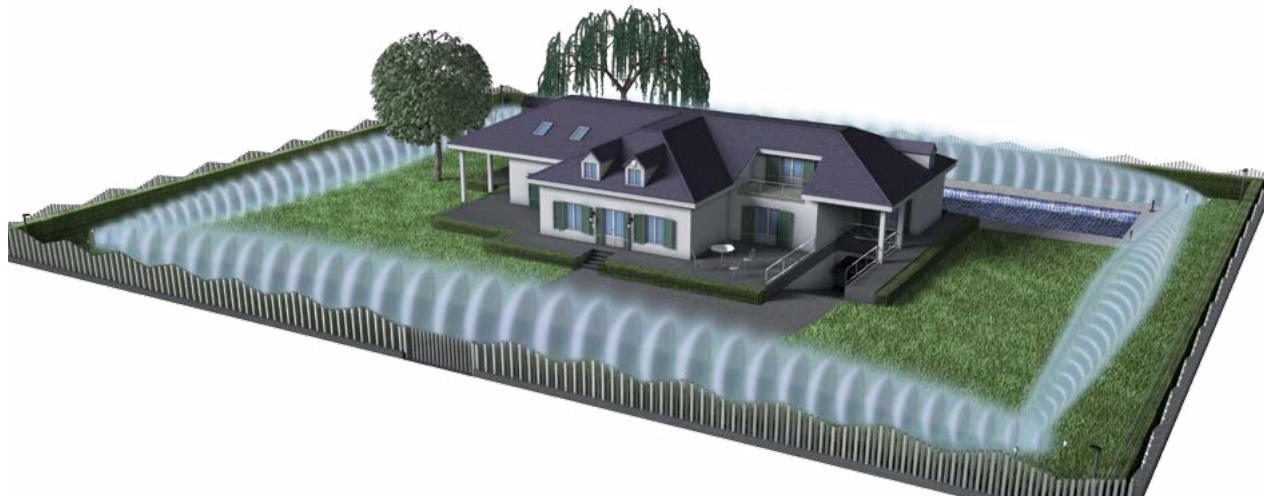

# EXPLORER BUS

OUTDOOR

<b>EXPLORER BUS 600</b>	TX + RX	4 CHANNELS	RANGE 60m	IP65 WEATHER RESISTANT
<b>EXPLORER BUS 1200</b>	TX + RX	4 CHANNELS	RANGE 120m	IP65 WEATHER RESISTANT
<b>EXPLORER BUS 2200</b>	TX + RX	4 CHANNELS	RANGE 220m	IP65 WEATHER RESISTANT

## Configurazioni

Protezione perimetrale 4 lati