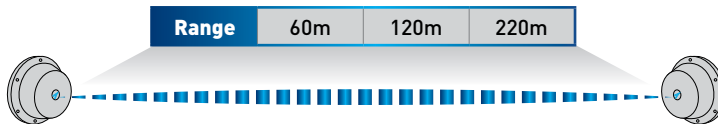

# EXPLORER BUS

OUTDOOR

<b>EXPLORER BUS 600</b>	TX + RX	4 CHANNELS	RANGE 60m	IP65 WEATHER RESISTANT
<b>EXPLORER BUS 1200</b>	TX + RX	4 CHANNELS	RANGE 120m	IP65 WEATHER RESISTANT
<b>EXPLORER BUS 2200</b>	TX + RX	4 CHANNELS	RANGE 220m	IP65 WEATHER RESISTANT

## Configurazioni

Protezione perimetrale 4 lati